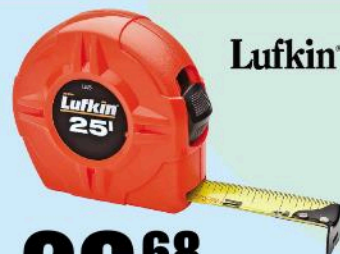

10-Ft. Pet Chain Tieouts

Rust resistant galvanized chain. Swivel spring snaps at both ends. For medium to large sized dogs. (6053912) (017334250162) (25016)

petmate